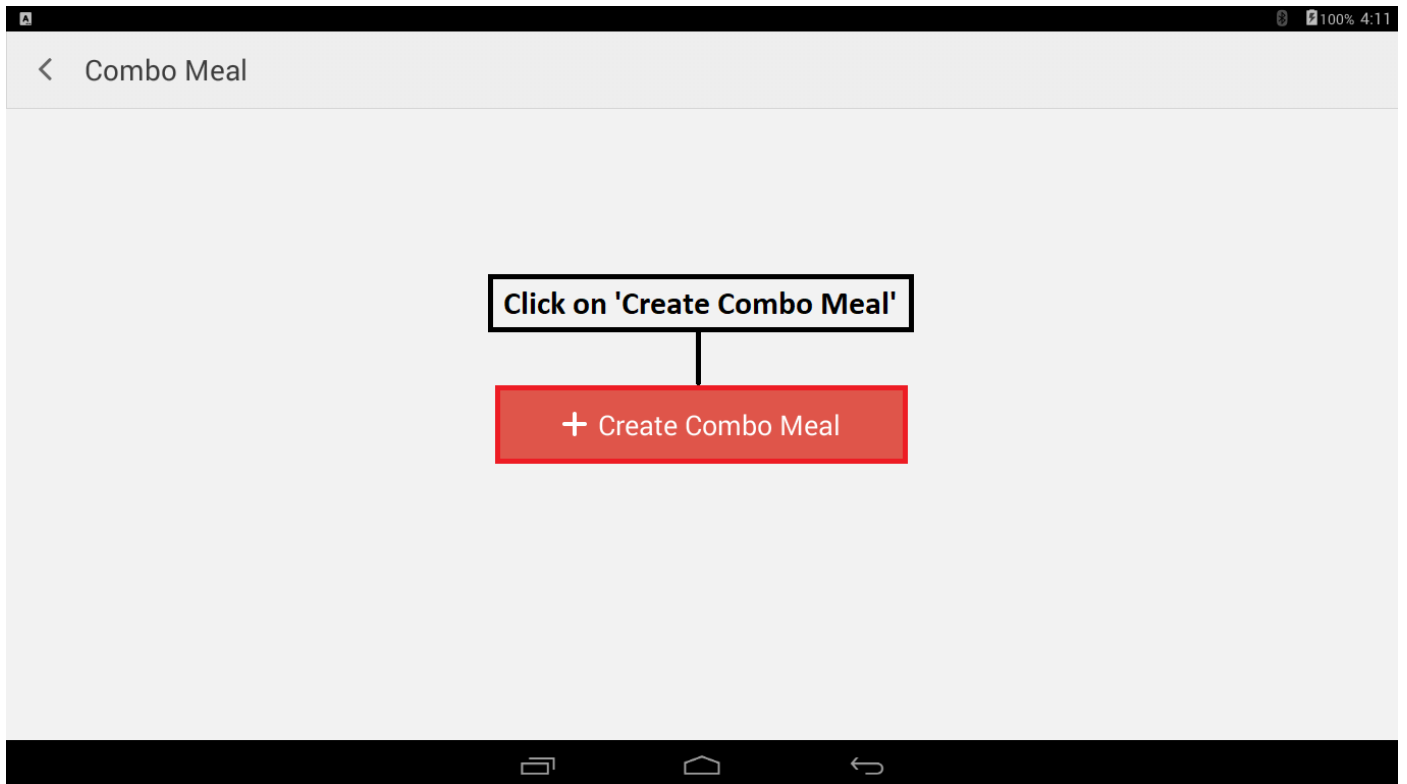

SOLVR™

USER MANUAL

COMBO MEAL

Table of Contents

Combo Meal	4
Fixed combo meal	4
Selection based combo meal	7
Example	8
Change mode	9

Combo Meal

Fixed combo meal

Note: If your combo meal item is fixed, click save and proceed to your next settings. If you want to create selection combo meal, follow the following steps.

Example

Change mode

< Lunch Promo

20 selected 1	bubble tea	STOCK	BEVER-AGES	
20 selected 3	Oolong tea	taro tea	ice cream milk tea	milk tea
	Brown tea	Roasted tea	special drink	

Selection

Menu item

Change mode Cancel Confirm