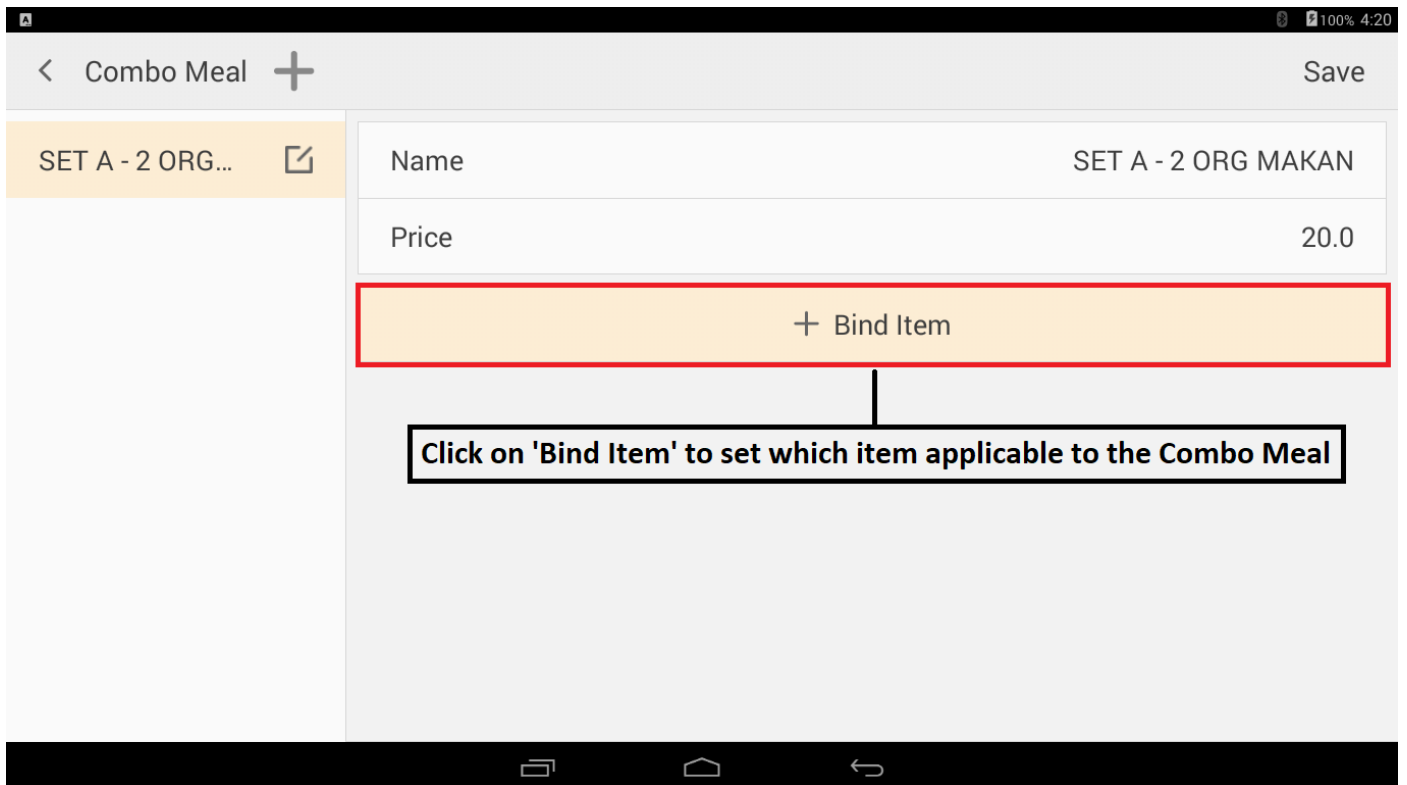

SOLVR™

USER MANUAL

COMBO MEAL

Table of Contents

Combo Meal	4
Fixed combo meal	4
Selection based combo meal	7
Example	8
Change mode	9

Combo Meal

Fixed combo meal

Note: If your combo meal item is fixed, click save and proceed to your next settings. If you want to create selection combo meal, follow the following steps.