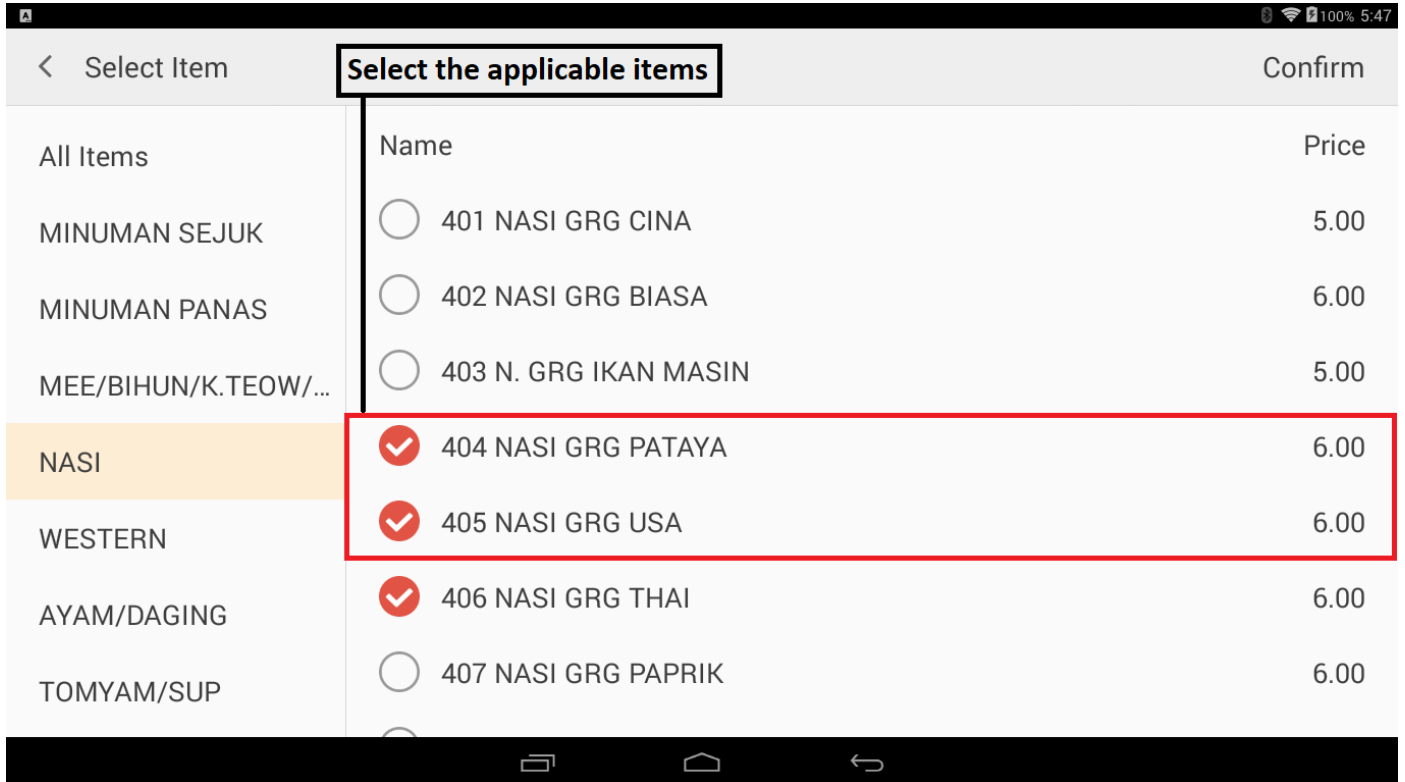

SOLVR™

USER MANUAL

COMBO MEAL

Table of Contents

Combo Meal	4
Fixed combo meal	4
Selection based combo meal	7
Example	8
Change mode	9

Combo Meal

Fixed combo meal

Note: If your combo meal item is fixed, click save and proceed to your next settings. If you want to create selection combo meal, follow the following steps.