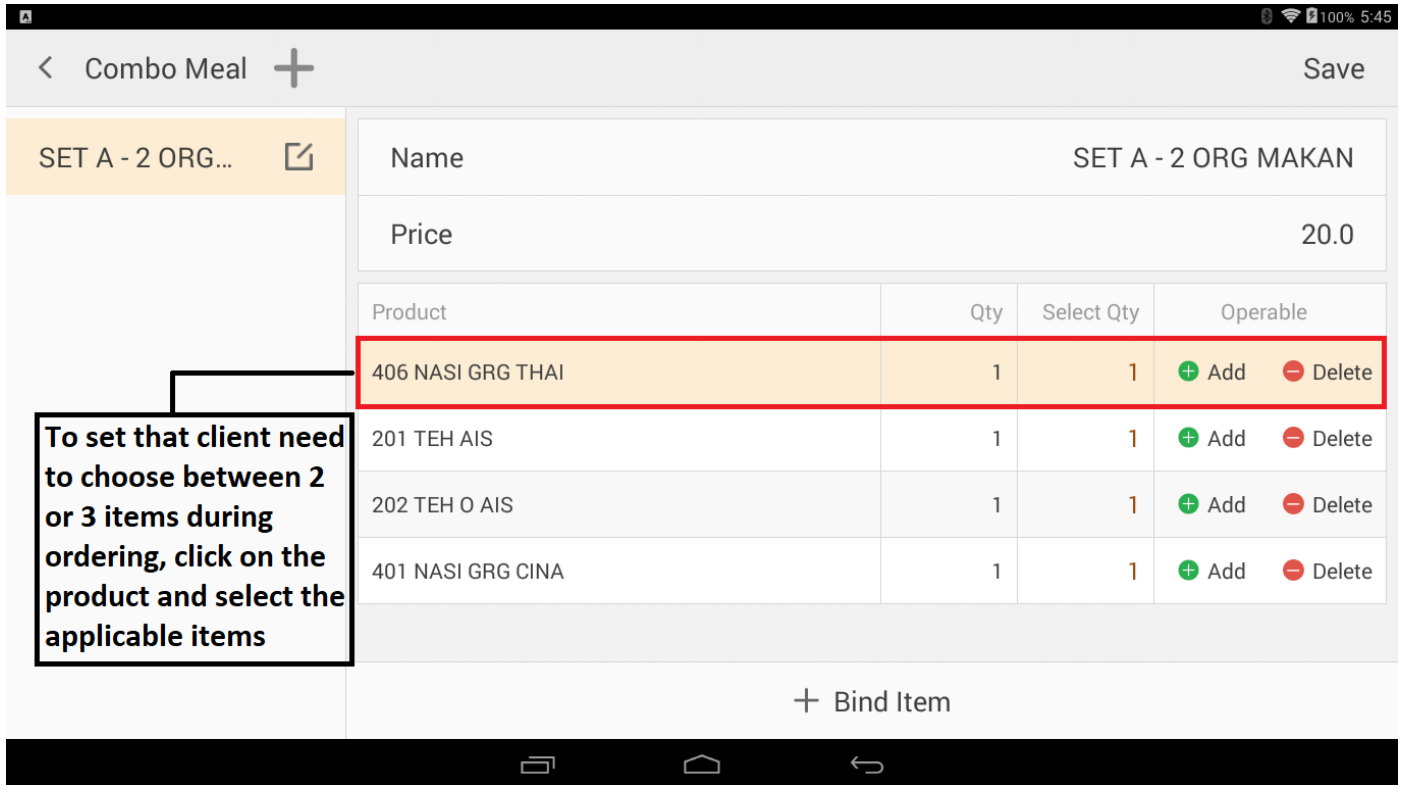

SOLVR™

USER MANUAL

COMBO MEAL

Table of Contents

Combo Meal	4
Fixed combo meal	4
Selection based combo meal	7
Example	8
Change mode	9

Combo Meal

Fixed combo meal

Note: If your combo meal item is fixed, click save and proceed to your next settings. If you want to create selection combo meal, follow the following steps.