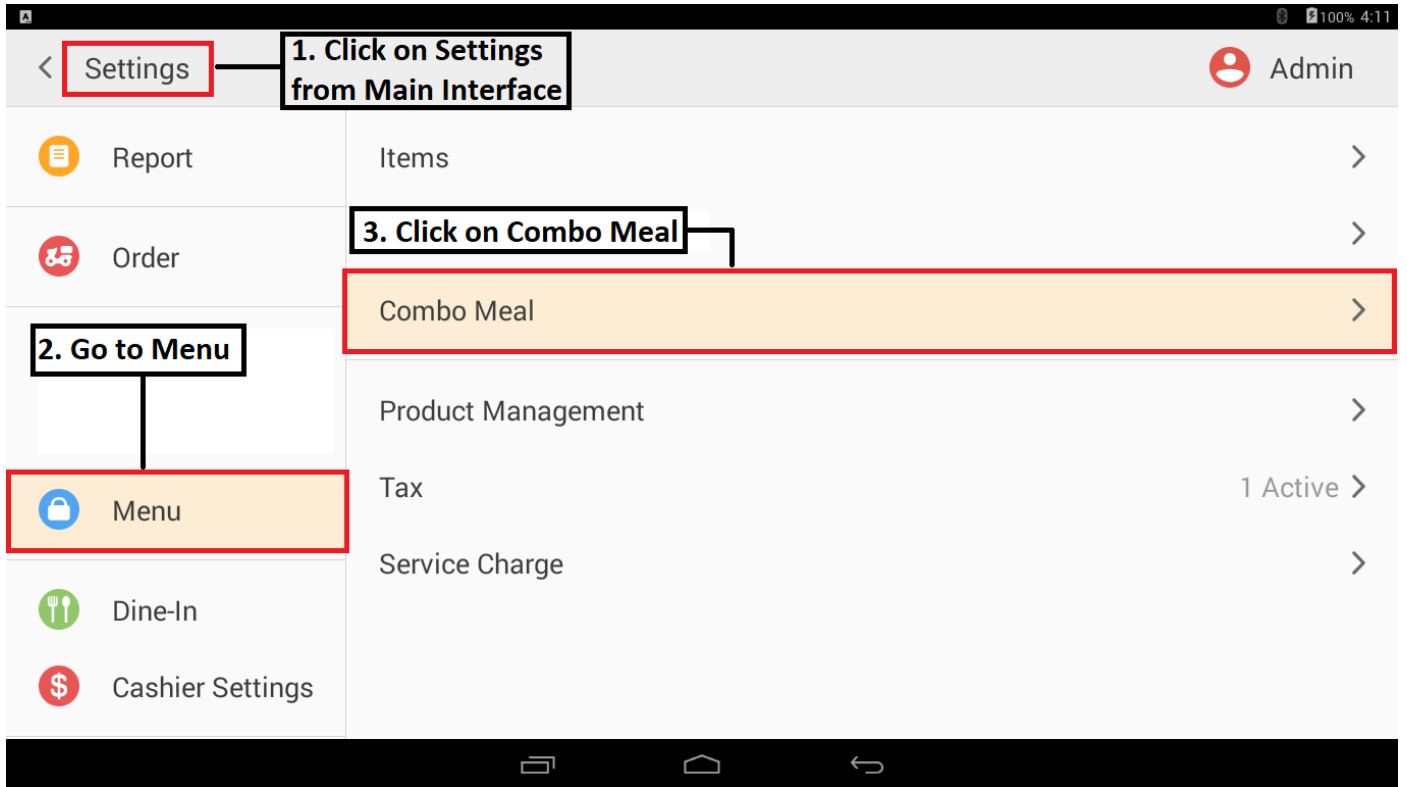

SOLVR™

USER MANUAL

COMBO MEAL

Table of Contents

Combo Meal	4
Fixed combo meal	4
Selection based combo meal	7
Example	8
Change mode	9

Combo Meal

Fixed combo meal

Note: If your combo meal item is fixed, click save and proceed to your next settings. If you want to create selection combo meal, follow the following steps.