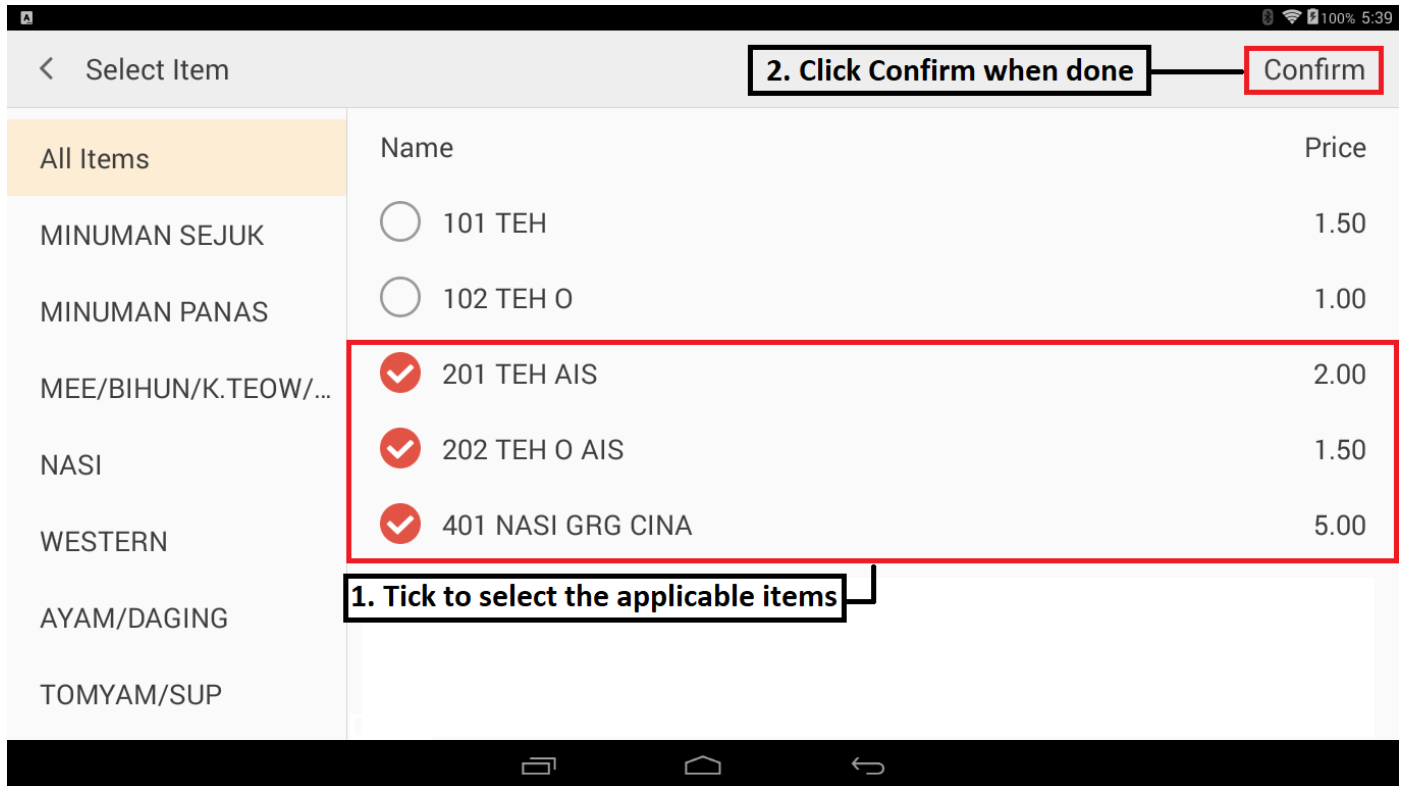

SOLVR™

USER MANUAL

COMBO MEAL

Table of Contents

Combo Meal	4
Fixed combo meal	4
Selection based combo meal	7
Example	8
Change mode	9

Combo Meal

Fixed combo meal

Note: If your combo meal item is fixed, click save and proceed to your next settings. If you want to create selection combo meal, follow the following steps.