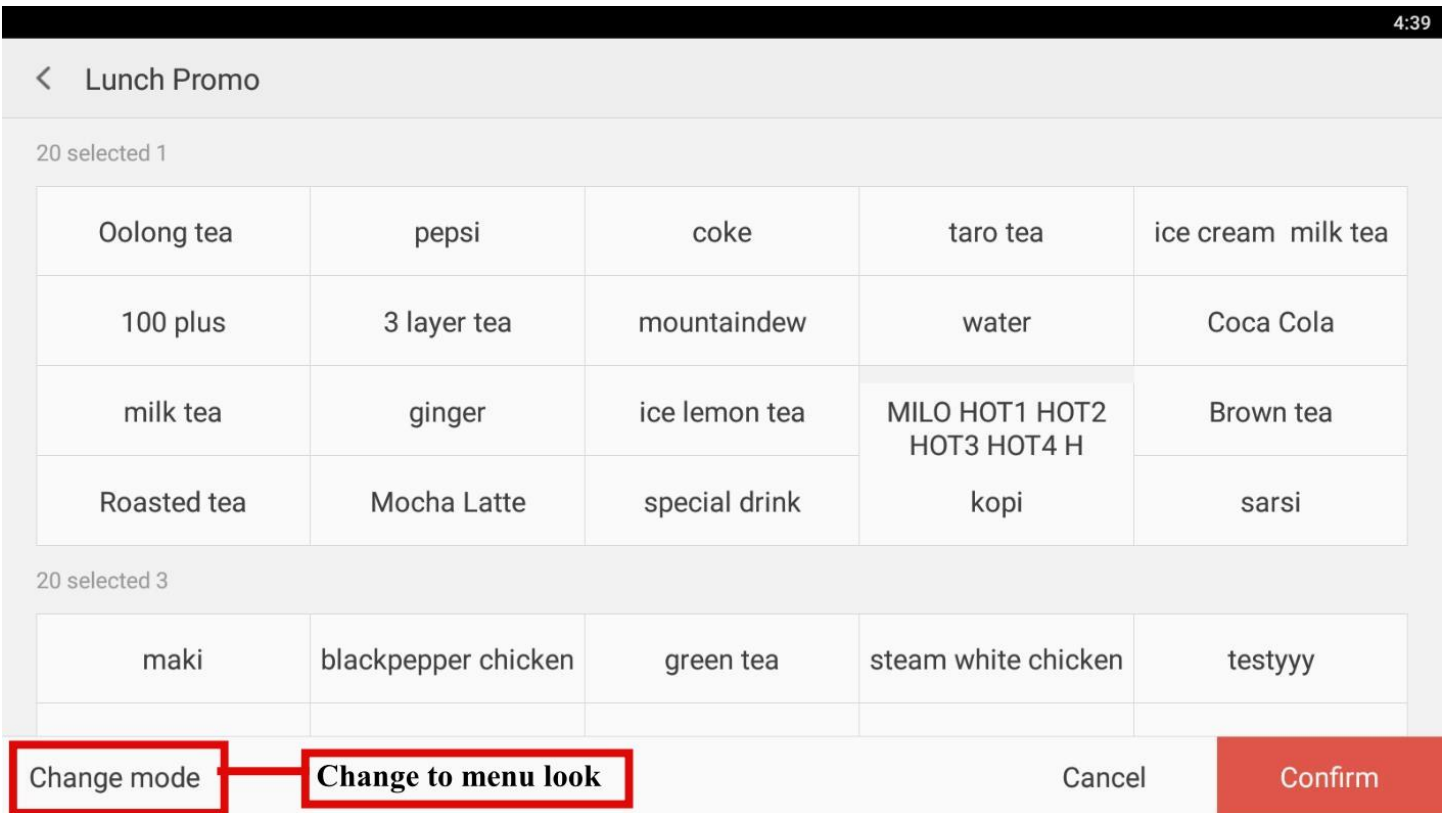

SOLVR™

USER MANUAL

COMBO MEAL

Table of Contents

Combo Meal	4
Fixed combo meal	4
Selection based combo meal	7
Example	8
Change mode	9

Combo Meal

Fixed combo meal

Note: If your combo meal item is fixed, click save and proceed to your next settings. If you want to create selection combo meal, follow the following steps.

Example

Change mode

< Lunch Promo

20 selected 1	bubble tea	STOCK	BEVER-AGES	
20 selected 3	Oolong tea	taro tea	ice cream milk tea	milk tea
	Brown tea	Roasted tea	special drink	

Selection

Menu item

Change mode Cancel Confirm

Change mode Cancel Confirm

			Take	Setting	More	QSR	Open Table			
Lunch Promo	x1.0	20.00	STOCK	chinese	korean	Japanese	WESTERN	SNACKS		
-taro tea	x1.0	0.00	fruit	dessert	bubble tea	Combo Meal	BEVER-AGES	<	>	
-steam white c...	x1.0	0.00			Lunch Promo	combo a	combo b			
-mongolia chic...	x1.0	0.00			20.00	12.00	25.00			
-blackpepper c...	x1.0	0.00	combo c	combo d	try					
			15.00	30.00	20.00					
Delete MOD Msg to Weigh			20.00	Print Setting		Member		Check Out		