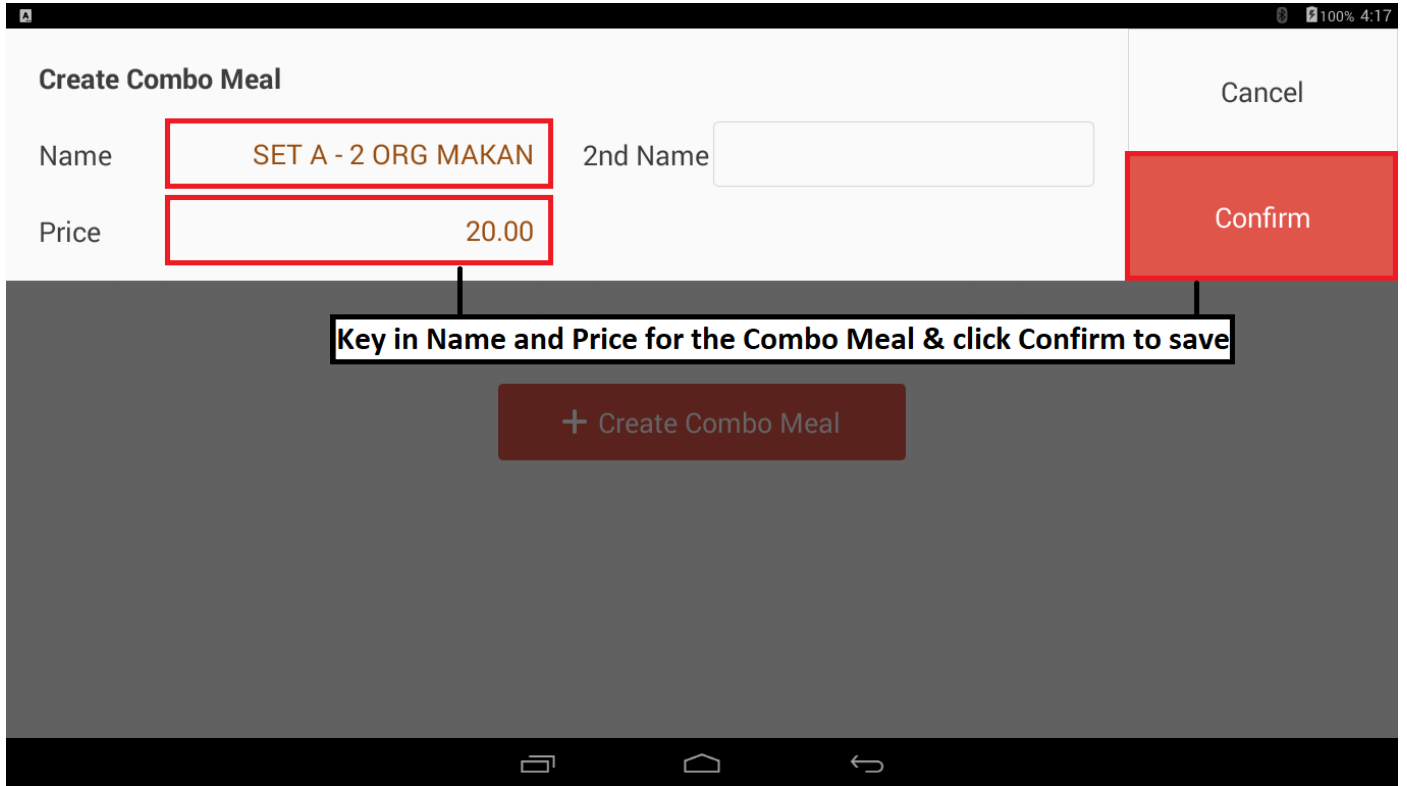

SOLVR™

USER MANUAL

COMBO MEAL

Table of Contents

Combo Meal	4
Fixed combo meal	4
Selection based combo meal	7
Example	8
Change mode	9

Combo Meal

Fixed combo meal

Note: If your combo meal item is fixed, click save and proceed to your next settings. If you want to create selection combo meal, follow the following steps.