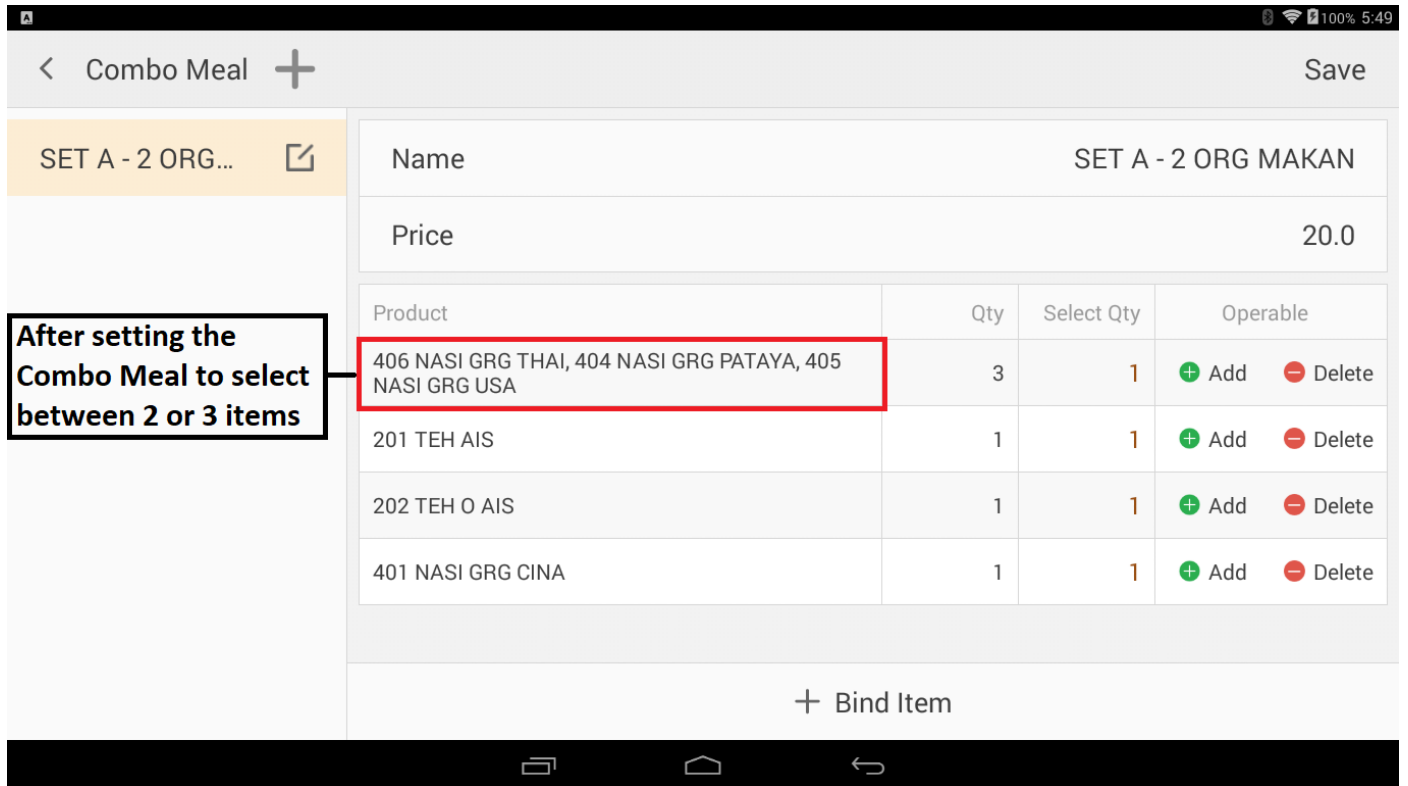

SOLVR™

USER MANUAL

COMBO MEAL

Table of Contents

Combo Meal	4
Fixed combo meal	4
Selection based combo meal	7
Example	8
Change mode	9

Combo Meal

Fixed combo meal

Note: If your combo meal item is fixed, click save and proceed to your next settings. If you want to create selection combo meal, follow the following steps.